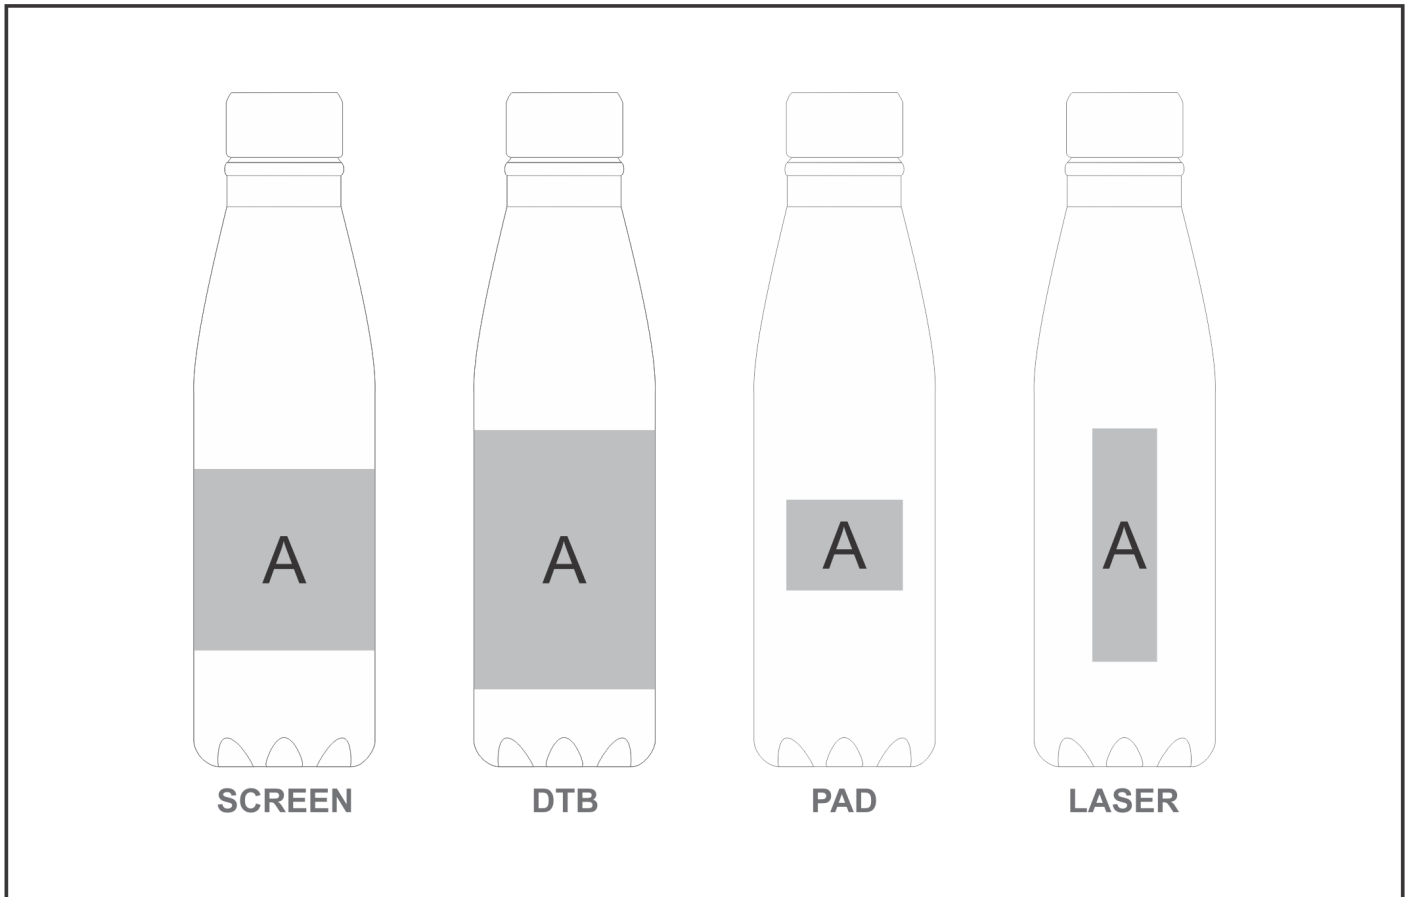

IDEA-54105

Nevaeh Water Bottle

Need to know:

- Includes 1-Colour, 1-Position Screen Wrap (setup fee applies).

Branding Options:

Position A

1. Screen Wrap (SW)
 - 1 Colour
 - Size: 160mm wide x 70mm high

2. Laser Engraving (LB)
 - Size: 25mm wide x 90mm high

3. Pad Printing (PC)
 - 4 Colours
 - Size: 45mm wide x 35mm high

4. Digital Print Drinkware (DP-C)
 - Full Colour
 - Size: 100mm wide x 80mm high

5. Digital Print Drinkware (DP-D)
 - Full Colour
 - Size: 190mm wide x 95mm high